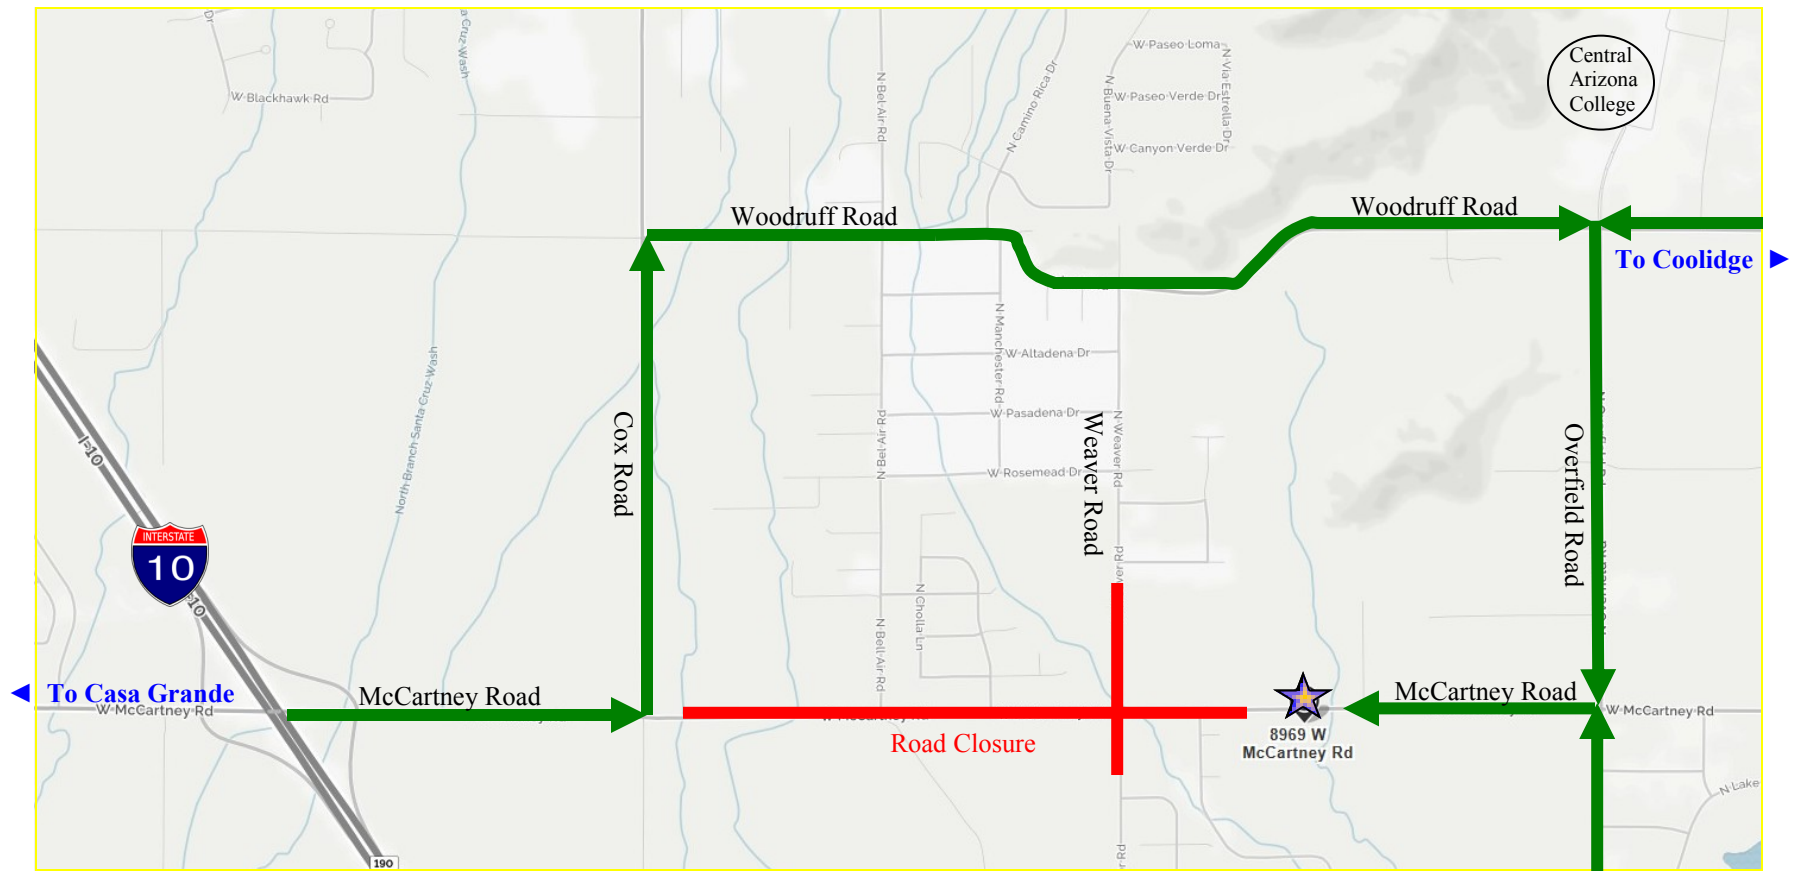

## Detour Map Phase 2 of McCartney Road Closure

Detour map for Pinal-Gila Council for Senior Citizens. 8969 W McCartney Rd. Casa Grande. The detour for PGCSC has changed effective Wednesday May 2, 2018. If you are coming in from the east McCartney Rd. will be open coming off of Overfield. From Casa Grande either follow the map below or use Florence St. or Cottonwood to Overfield then to McCartney